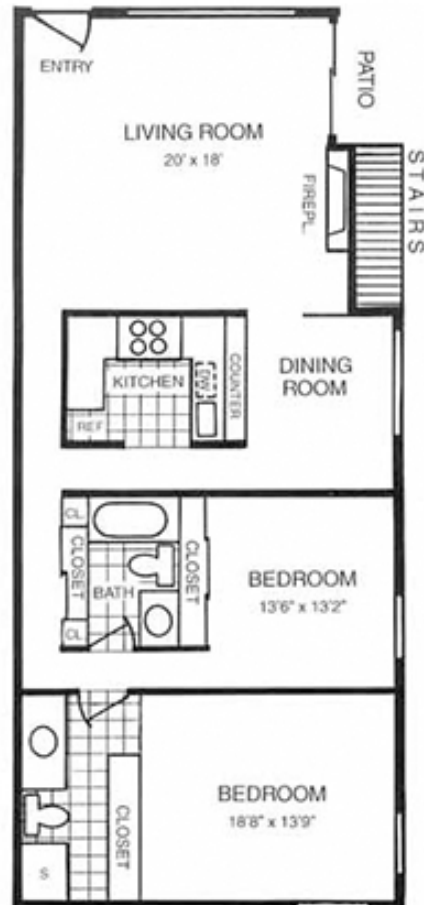

Oceanfront Penthouse

 2 bed 2 bath 1550 sq ft

\$4100– \$4200*

Features

Ocean Views

Balconies

Vertical Blinds

Cable TV Hookups

Dishwashers

Microwaves

Double Ovens

Fireplaces

Vaulted Ceilings

Spacious Floor Plans

Wake up to the sound of the ocean in our two-bedroom two-bathroom Penthouse. With 1,550 sq. ft. and a large private ocean view deck, this Sea Cliff apartment treats you to the lifestyle you deserve. Enjoy a large living space with vaulted ceilings, granite countertops, a fireplace, and double ovens. We are confident our penthouse floor plan will impress and provide the space you need to create your dream home.