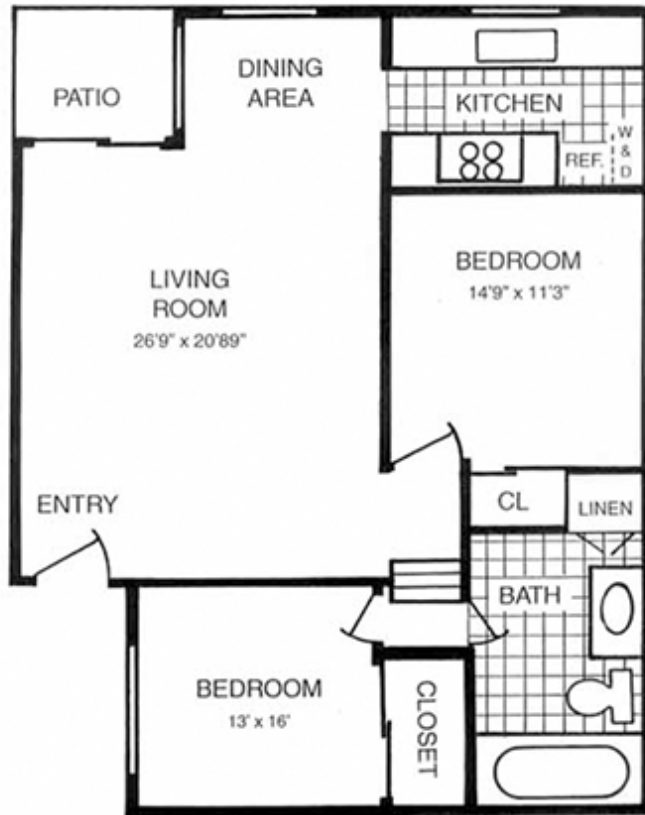

# Palizada 2

🛏️ 2 bed

🚿 1 bath

🏠 1000 sq ft

\$2400– \$2500\*

## Features

Small Community

Enclosed Garage

Washer/Dryer Hookups

Vaulted Ceilings

Dishwashers

Two Level Floor Plans

Imagine having everything at your fingertips to make life simpler, more relaxed, and enjoyable. This is what our 1,000 sq. ft. floor plan Palizada 2 is all about. Our two-level apartment homes feature amenities such as a huge living/dining room with vaulted ceilings, washer/dryer hookups, a private deck, one car garage plus an additional parking space. Our apartments have been designed to provide a seamless transition into the beach lifestyle you desire.